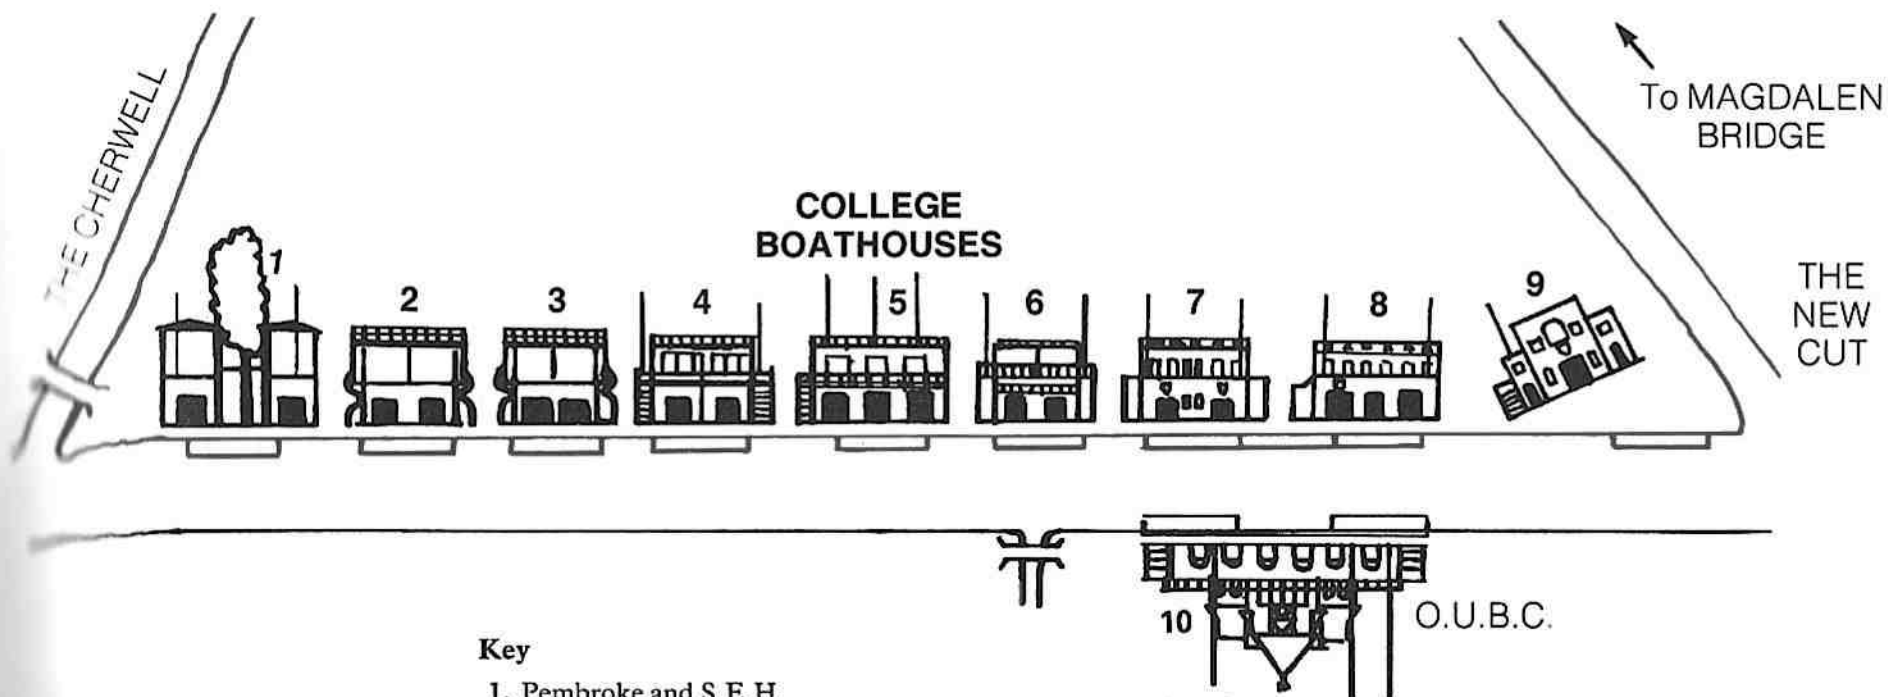

The College Boathouses detail

Key

1. Pembroke and S.E.H.
2. Corpus, St. John's and St. Anne's
3. Keble and Jesus
4. Exeter and Brasenose
5. Oriel, Lincoln, Queen's and St. Hugh's
6. Balliol, New and St. Benet's
7. Worcester and Merton
8. L.M.H., Magdalen and Trinity
9. Christ Church
10. Univ., St. Peter's, Wadham, Wolfson, St. Cat's, Linacre and St. Antony's
  Tims Boathouse. Hertford, St. Hilda's and Mansfield (see adjacent map)