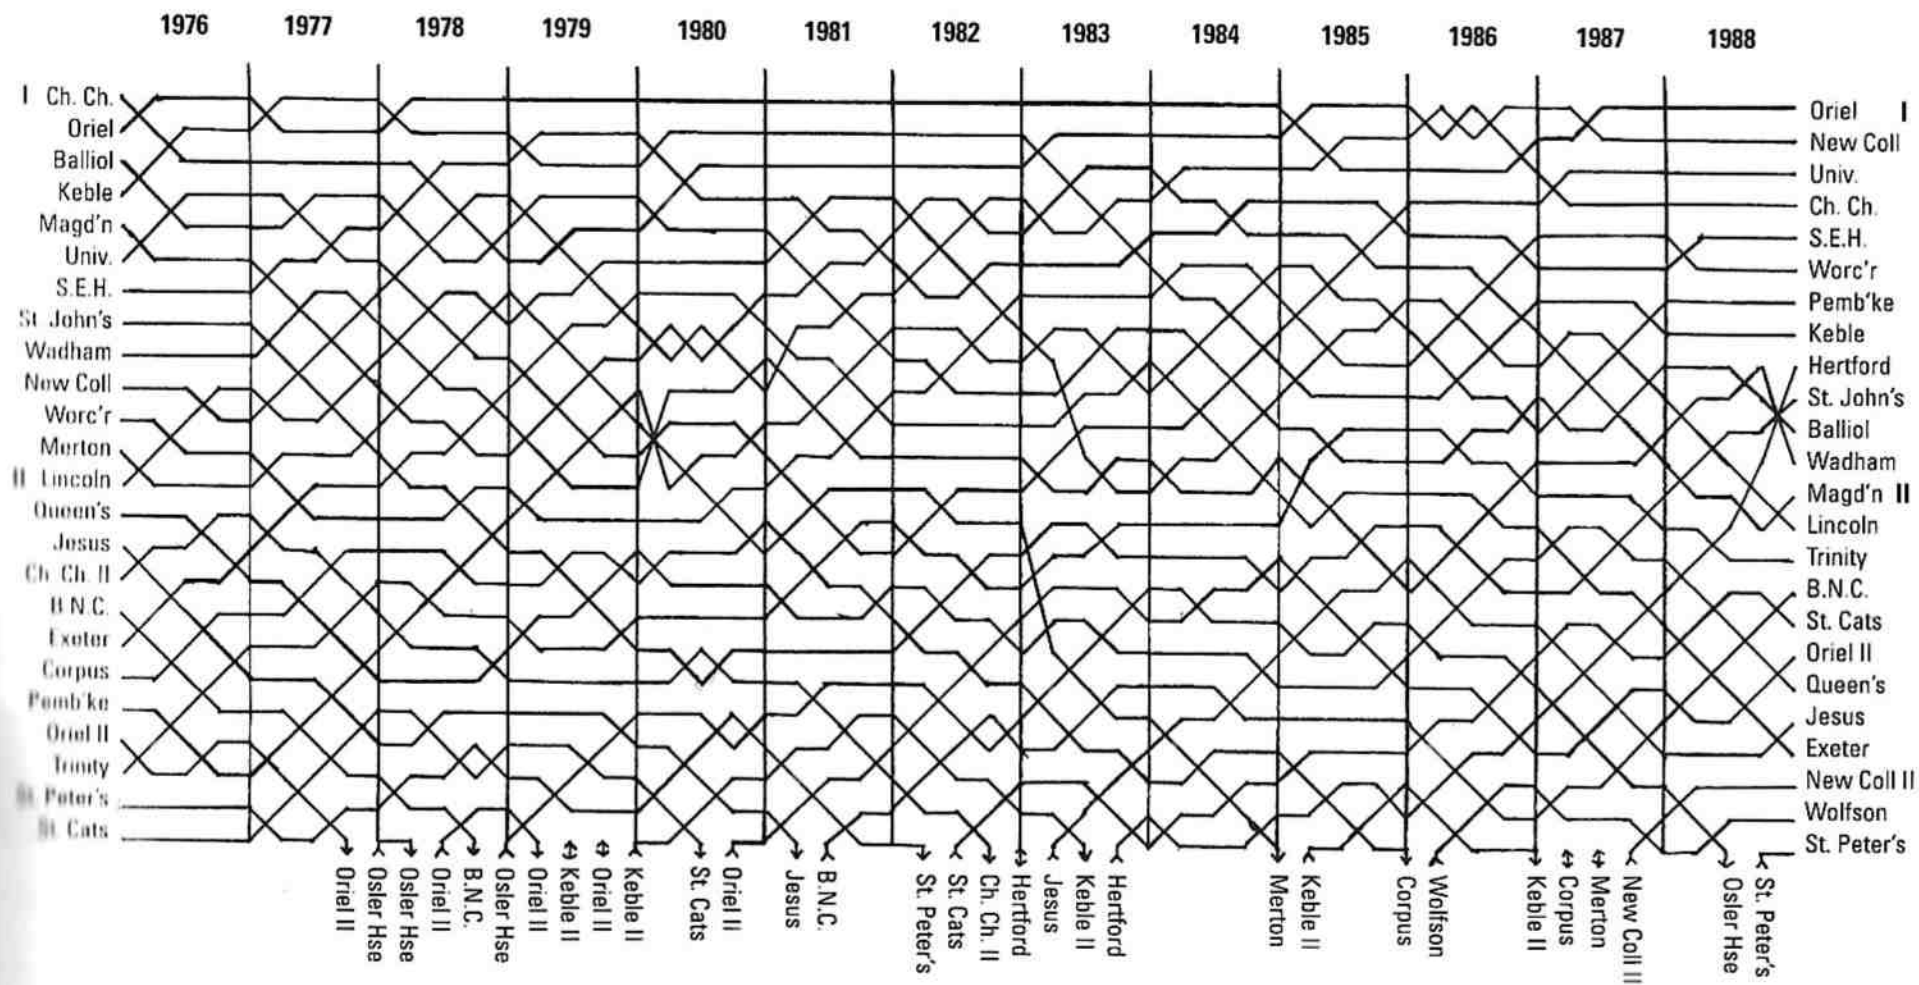

Starting Order

EIGHTS WEEK 1989

DIVISION TIMES

WV	11.25
MIX	12.00
MVIII	12.35
WIV	1.10
MVII	1.45
MVI	2.20
WIII	2.55
MV	3.30
MIV	4.00
WII	4.30
MIII	5.00
MII	5.30
WI	6.00
MI	6.30

**Rowing On Division
The starting order for the last three men's and women's divisions is determined by Rowing On, which took place last Friday.*

MENS DIV I (6.30)

1. 1 Oriel
2. 2 New College
3. 3 University
4. 4 Christ Church
5. 5 S.E.H.
6. 6 Worcester
7. 7 Pembroke
8. 8 Keble
9. 9 Hertford
10. 10 St. John's
11. 11 Balliol
12. 12 Wadham

MENS DIV II (5.30)

1. 1 Magdalen
2. 2 Lincoln
3. 3 Trinity
4. 4 Brasenose
5. 5 St. Catherine's
6. 6 Oriel II
7. 7 Queen's
8. 8 Jesus
9. 9 Exeter
10. 10 New College II
11. 11 Wolfson
12. 12 St. Peter's

MENS DIV III (5.00)

1. 1 Corpus Christi
2. 2 Osler House
3. 3 University II
4. 4 L.M.H.
5. 5 Merton
6. 6 Christ Church II
7. 7 Oriel III
8. 8 Hertford II
9. 9 Mansfield
10. 10 Worcester II
11. 11 S.E.H. II
12. 12 Keble II

MENS DIV IV (4.00)

1. 1 Lincoln II
2. 2 St. John's II
3. 3 St. Anne's
4. 4 Balliol II
5. 5 Exeter II
6. 6 Pembroke II
7. 7 St. Catherine's II
8. 8 Brasenose II
9. 9 Linacre
10. 10 Queen's II
11. 11 Magdalen II
12. 12 Trinity II

MENS DIV V (3.30)

1. 1 Wadham II
2. 2 Worcester III
3. 3 Osler House II
4. 4 Jesus II
5. 5 Keble III
6. 6 New College III
7. 7 Christ Church III
8. 8 University III
9. 9 Merton II
10. 10 Wolfson II
11. 11 Balliol III
12. 12 Exeter III

MENS DIV VI (2.20)

1. 1 Merton III
2. 2 S.E.H. III
3. 3 St. Peter's II
4. 4 University IV
5. 5 Lincoln III
6. 6 L.M.H. II
7. 7 Oriel IV
8. 8 Oriel V
9. 9 St. Catherine's III
10. 10 Keble IV
11. 11 Hertford III
12. 12 Christ Church IV

*MENS DIV VII (1.45)

1. 1 St. John's III
2. 2 Regent's Park
3. 3 Pembroke III
4. 4 Corpus Christi II
5. 5 New College IV
6. 6 Wadham III
7. 7 Queen's III
8. 8 St. Anne's II
9. 9 St. Catherine's IV
10. 10 Brasenose III
11. 11 Trinity III
12. 12 Hertford IV

*MENS DIV VIII (12.35)

1. 1 Mansfield II
2. 2 St. John's IV
3. 3 Oriel VI
4. 4 L.M.H. III
5. 5 Worcester IV
6. 6 S.E.H. IV
7. 7 Templeton
8. 8 Exeter IV
9. 9 Balliol IV
10. 10 Magdalen III
11. 11 University V
12. 12 Magdalen IV

WOMENS DIV I (6.00)

1. 1 Osler House
2. 2 Somerville
3. 3 St. Hugh's
4. 4 Wadham
5. 5 Pembroke
6. 6 L.M.H.
7. 7 Brasenose
8. 8 St. Hilda's
9. 9 New College
10. 10 St. Anne's
11. 11 Wolfson
12. 12 St. Hugh's II

WOMENS DIV II (4.30)

1. 1 Jesus
2. 2 Corpus Christi
3. 3 University
4. 4 Keble
5. 5 St. Catherine's
6. 6 Christ Church
7. 7 Lincoln
8. 8 Worcester
9. 9 Hertford
10. 10 Somerville II
11. 11 Balliol
12. 12 Queen's

WOMENS DIV III (2.55)

1. 1 S.E.H.
2. 2 Linacre
3. 3 St. John's
4. 4 Magdalen
5. 5 St. Hugh's III
6. 6 Brasenose II
7. 7 Trinity
8. 8 L.M.H. II
9. 9 New College II
10. 10 St. Peter's
11. 11 Mansfield
12. 12 St. Hilda's II

*WOMENS DIV IV (1.10)

1. 1 Merton
2. 2 St. Hugh's IV
3. 3 Oriel
4. 4 St. Catherine's II
5. 5 Wadham II
6. 6 Exeter
7. 7 Corpus Christi II
8. 8 Jesus II
9. 9 Wolfson II
10. 10 University II
11. 11 Somerville III
12. 12 Hertford II

Top Two Divisions of
SUMMER EIGHTS
1976-1988