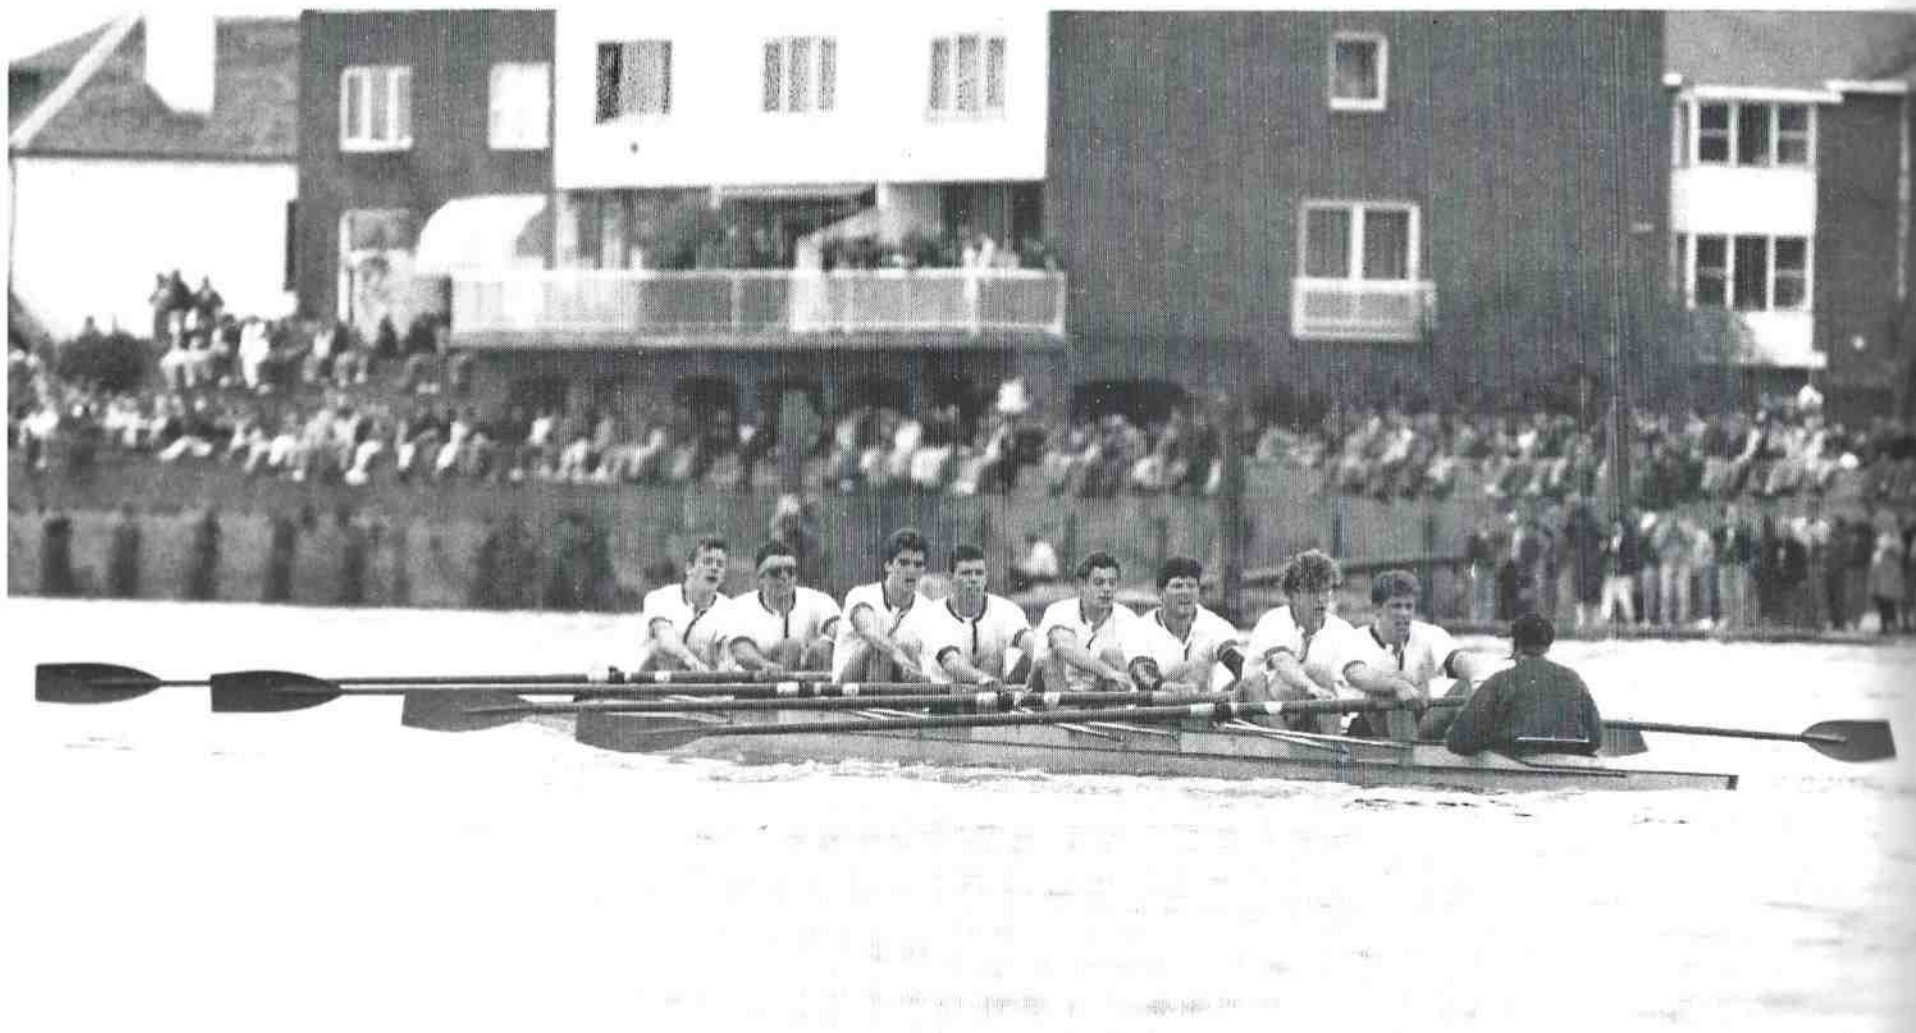

PHOTO: PAUL WEBB

Blue Boat 1989

Bow GB Blanchard (KCS Wimbledon & Oriel); 2 PC Gleeson (St. Martin's Sch. Brentwood & Hertford);
3 RGC Cheveley (Tonbridge & Pembroke); 4 CA Maclenan (King Edward's Sch. Camp Hill & Keble);
5 TG Dillon (King's Coll. London & Oriel); 6 MA Gaffney (US Naval Acad. & Hertford); 7 JWC Searle
(Hampton & Ch. Ch.); *Stroke* RJ Thorpe (Shrewsbury & St. John's);
Cox Miss A Norrish (Kingston Coll & Univ)