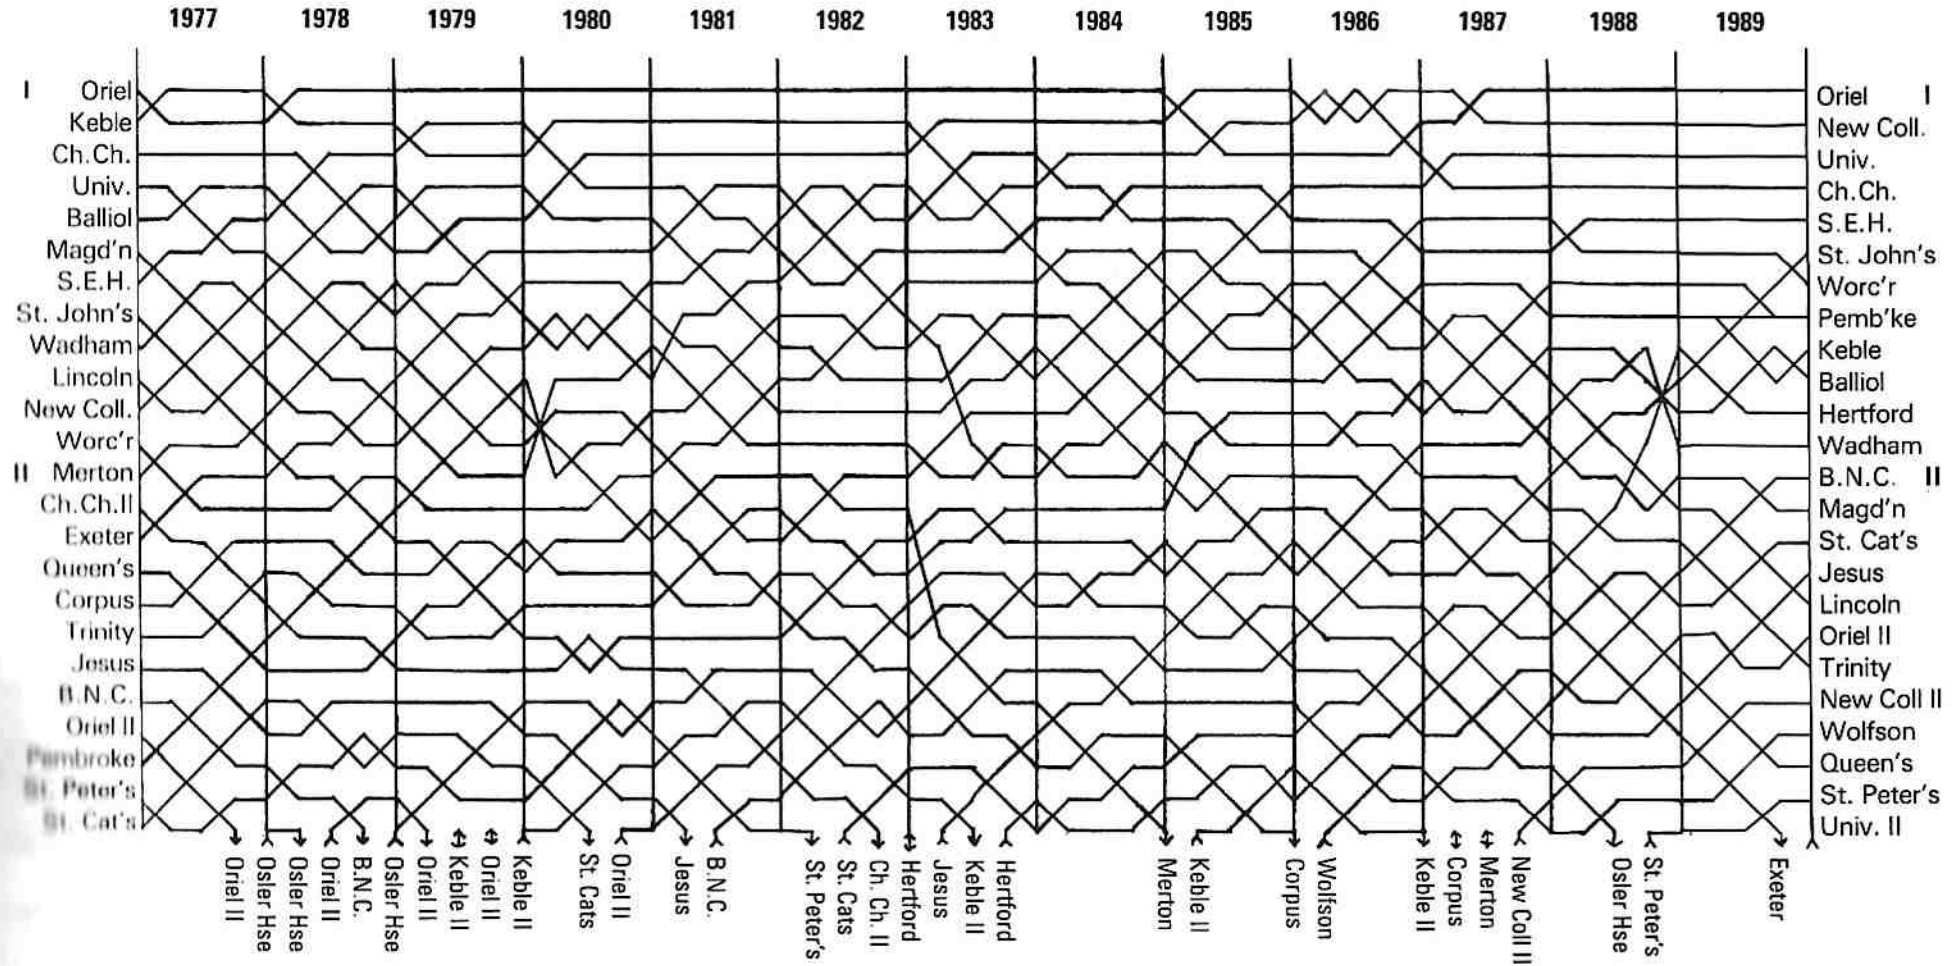

Starting Order

EIGHTS WEEK 1990

DIVISION TIMES

WV	11.25
MIX	12.00
MVIII	12.35
WIV	1.10
MVII	1.45
MVI	2.20
WIII	2.55
MV	3.30
MIV	4.00
WII	4.30
MIII	5.00
MII	5.30
WI	6.00
MI	6.30

**Rowing On Division
The starting order for the last three men's and women's divisions is determined by Rowing On, which took place last Friday.*

MENS DIV I (6.30)

1. 1 Oriel
2. 2 New College
3. 3 University
4. 4 Christ Church
5. 5 S.E.H.
6. 6 St. John's
7. 7 Worcester
8. 8 Pembroke
9. 9 Keble
10. 10 Balliol
11. 11 Hertford
12. 12 Wadham

MENS DIV II (5.30)

1. 1 Brasenose
2. 2 Magdalen
3. 3 St. Catherine's
4. 4 Jesus
5. 5 Lincoln
6. 6 Oriel II
7. 7 Trinity
8. 8 New College II
9. 9 Wolfson
10. 10 Queen's
11. 11 St. Peter's
12. 12 University II

MENS DIV III (5.00)

1. 1 Exeter
2. 2 Corpus Christi
3. 3 L.M.H.
4. 4 Osler House
5. 5 Christ Church II
6. 6 Merton
7. 7 Hertford II
8. 8 Worcester II
9. 9 S.E.H. II
10. 10 Balliol II
11. 11 Oriel III
12. 12 St. Annes

MENS DIV IV (4.00)

1. 1 Mansfield
2. 2 St. John's II
3. 3 Brasenose II
4. 4 Keble II
5. 5 Lincoln II
6. 6 Linacre
7. 7 St. Catherine's II
8. 8 Brasenose II
9. 9 Wadham II
10. 10 Exeter II
11. 11 Queen's II
12. 12 Osler House

MENS DIV V (3.30)

1. 1 Jesus II
2. 2 Magdalen II
3. 3 New College III
4. 4 Trinity II
5. 5 University III
6. 6 Worcester III
7. 7 Wolfsen II
8. 8 Keble III
9. 9 Balliol III
10. 10 Christ Church III
11. 11 St. Peter's II
12. 12 Merton II

MENS DIV VI (2.20)

1. 1 S.E.H. III
2. 2 Exeter III
3. 3 University IV
4. 4 Merton III
5. 5 St. Catherine's III
6. 6 L.M.H. II
7. 7 Hertford III
8. 8 Lincoln III
9. 9 Pembroke III
10. 10 Oriel IV
11. 11 Oriel V
12. 12 Keble IV

*MENS DIV VII (1.45)

1. 1 New College IV
2. 2 Corpus Christi II
3. 3 Christ Church IV
4. 4 St. Anne's II
5. 5 St. John's III
6. 6 Brasenose III
7. 7 Queen's III
8. 8 Hertford IV
9. 9 Wadham III
10. 10 L.M.H. III
11. 11 Templeton
12. 12 St. Catherine's IV

*MENS DIV VIII (12.35)

1. 1 Mansfield II
2. 2 Worcester IV
3. 3 University V
4. 4 S.E.H. IV
5. 5 Magdalen IV
6. 6 Jesus III
7. 7 Exeter IV
8. 8 St. Hugh's I
9. 9 Magdalen III
10. 10 Oriel VI
11. 11 St. Ann's III
12. 12 Christ Church V

WOMENS DIV I (6.00)

1. 1 Osler House
2. 2 Wadham
3. 3 Somerville
4. 4 Pembroke
5. 5 L.M.H.
6. 6 Brasenose
7. 7 St. Hugh's
8. 8 New College
9. 9 Wolfson
10. 10 Jesus
11. 11 University
12. 12 St. Hilda's

WOMENS DIV II (4.30)

1. 1 St. Catherine's
2. 2 St. Anne's
3. 3 Lincoln
4. 4 Corpus Christi
5. 5 Keble
6. 6 St. Hugh's II
7. 7 Christ Church
8. 8 Somerville II
9. 9 Hertford
10. 10 S.E.H.
11. 11 Worcester
12. 12 Magdalen

WOMENS DIV III (2.55)

1. 1 St. John's
2. 2 Balliol
3. 3 Linacre
4. 4 Queen's
5. 5 L.M.H. II
6. 6 Trinity
7. 7 Brasenose II
8. 8 St. Peter's
9. 9 Merton
10. 10 St. Hugh's III
11. 11 Oriel
12. 12 New College II

*WOMENS DIV IV (1.10)

1. 1 Mansfield
2. 2 Exeter
3. 3 St. Hilda's II
4. 4 St. Hugh's IV
5. 5 Wadham II
6. 6 Jesus II
7. 7 St. Catherine's II
8. 8 University II
9. 9 Wolfson II
10. 10 Hertford II
11. 11 Osler House II
12. 12 Oriel II

Top Two Divisions of
SUMMER EIGHTS
1977-1989