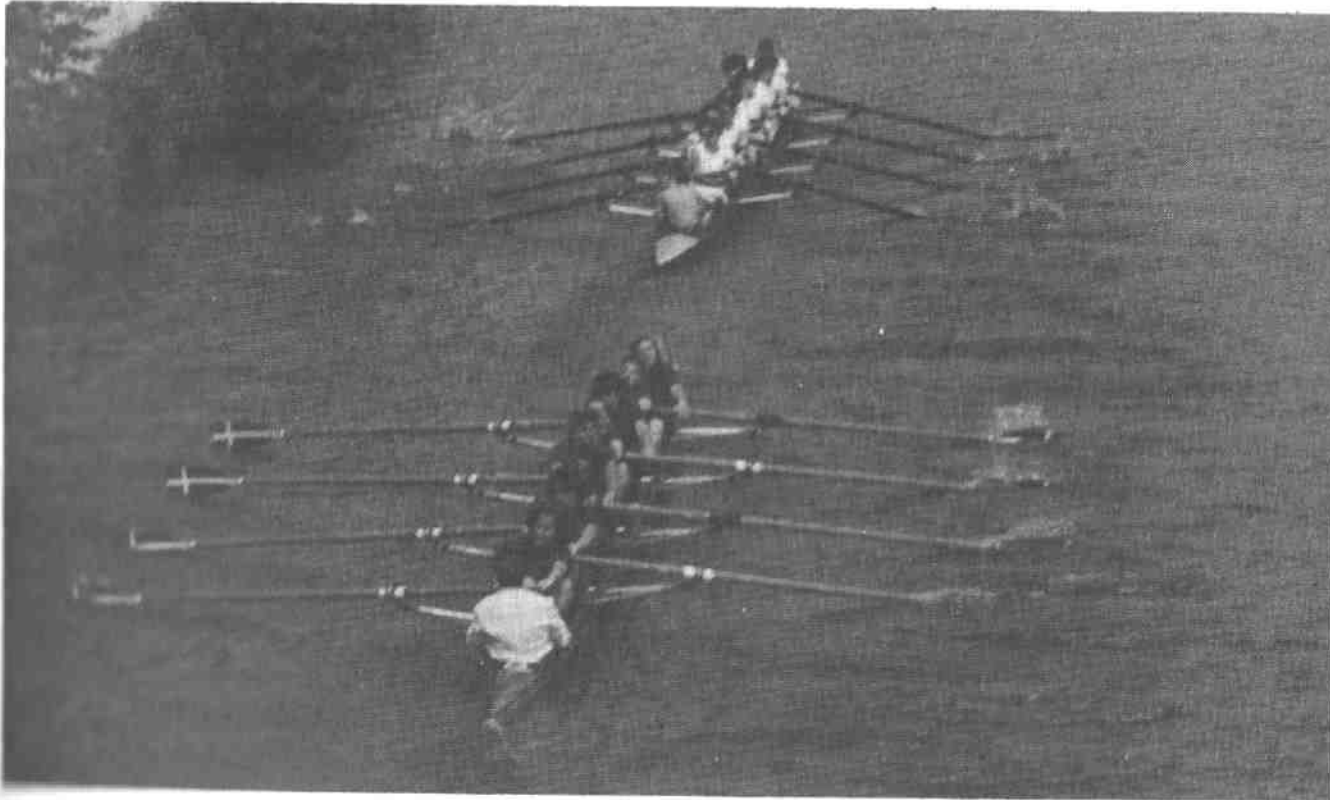

OUBC Ferry

Between divisions, the OUBC will operate a ferry from the OUBC boat house to the lower end of the college boat houses, on each night of Eights from 11.30 am until 20 minutes after the First Division has finished (or later if by agreement with the ferryman). The use of the ferry is restricted to college crews, those assisting college boat clubs and those authorized by the OUBC officers. No alcohol may be carried on the ferry. Coxes are asked to look out for the ferry and to row lightly if necessary when near it. No one may operate the ferry except those authorized by the OUBC.

OUBC Ferry Notice