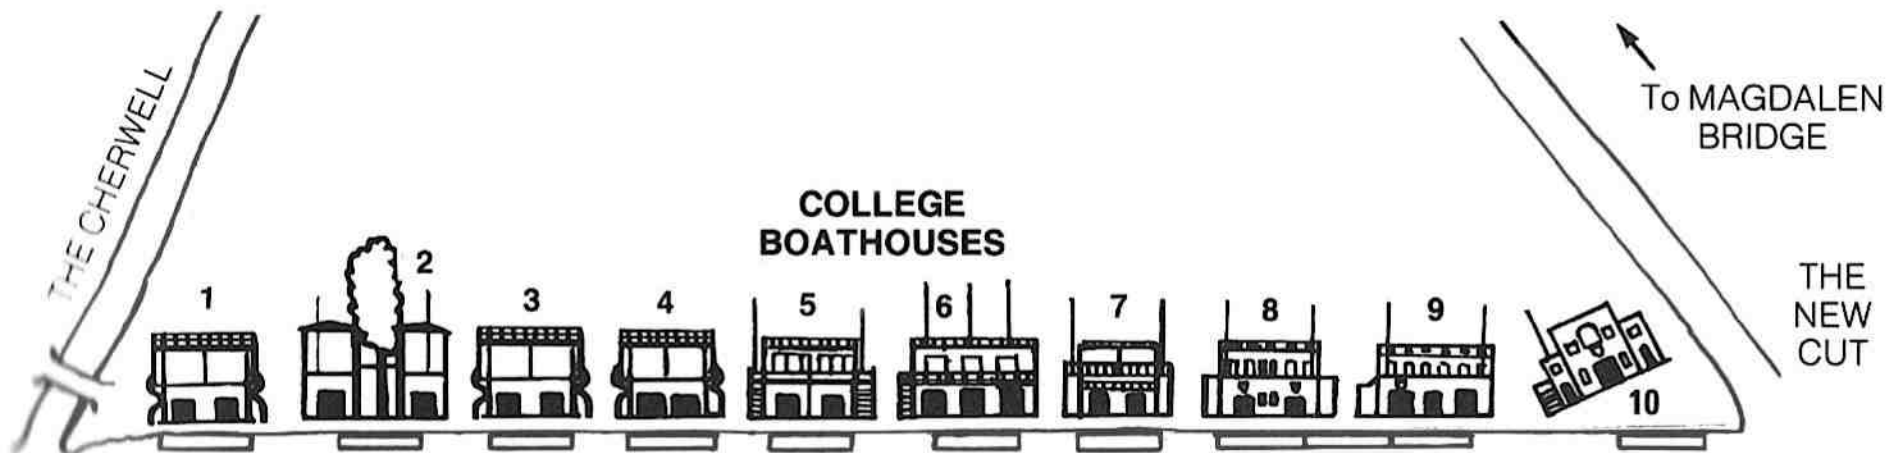

The College Boathouses *detail*