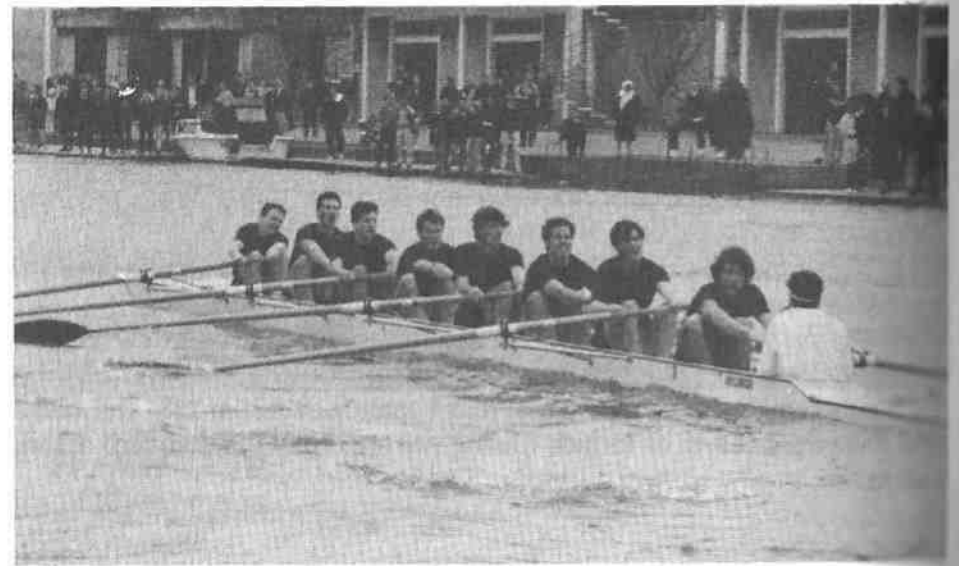

Christchurch I