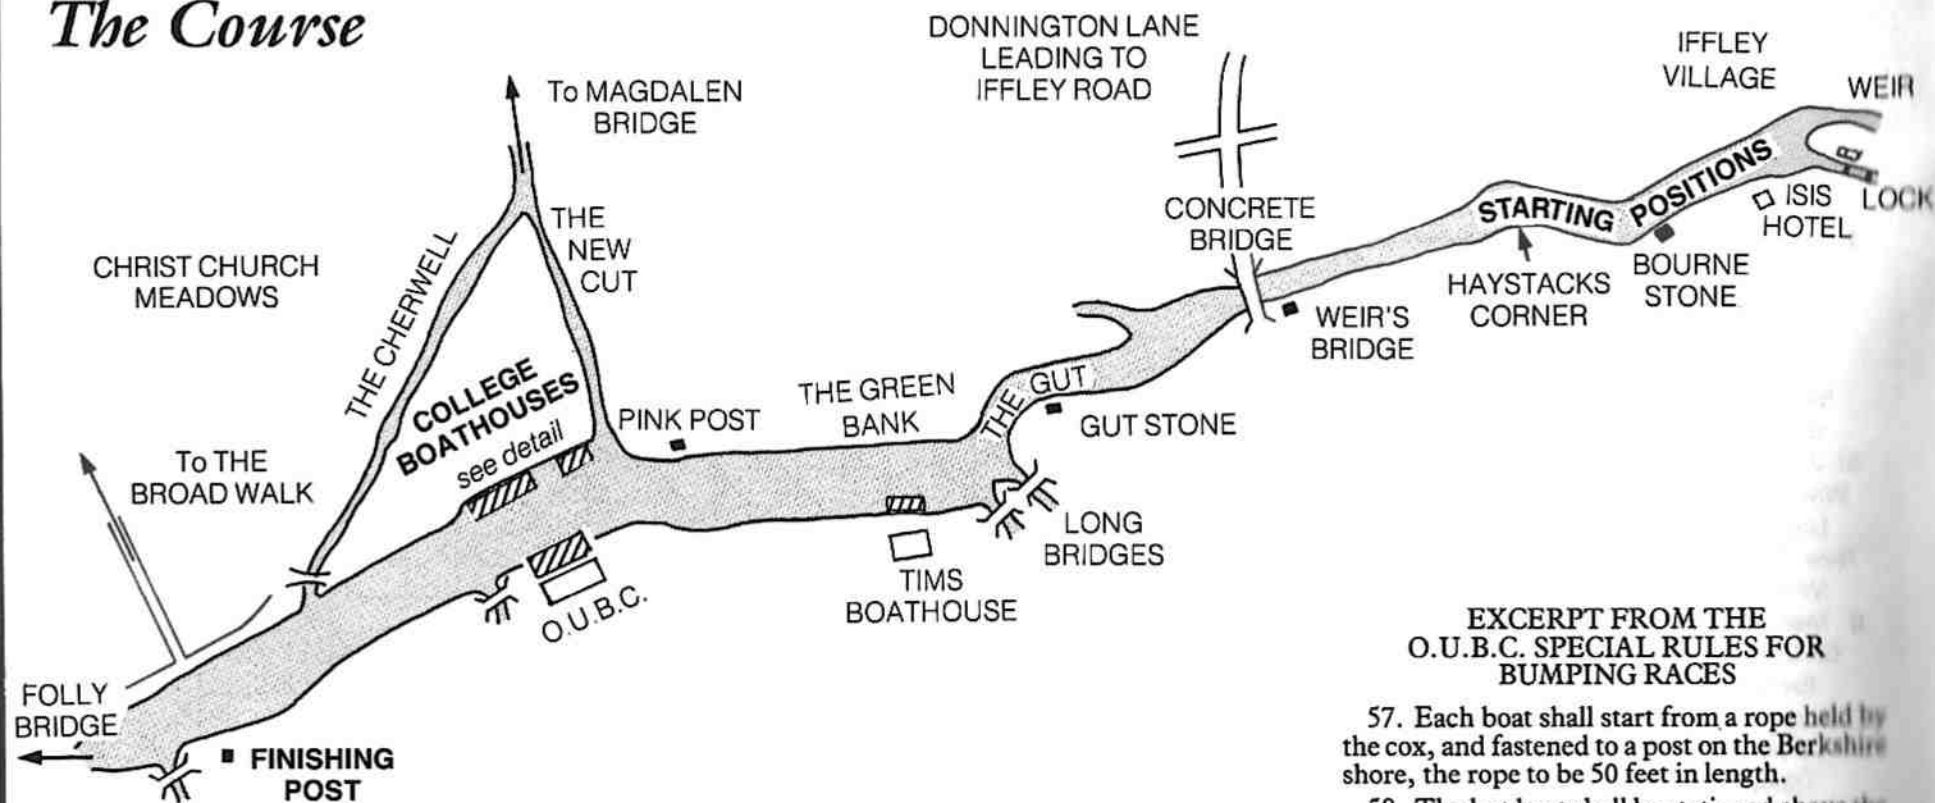

Top Two Divisions of
SUMMER EIGHTS
 1977-1989

The Course

EXCERPT FROM THE O.U.B.C. SPECIAL RULES FOR BUMPING RACES

57. Each boat shall start from a rope held by the cox, and fastened to a post on the Berkshire shore, the rope to be 50 feet in length.
58. The last boat shall be stationed above the Starting Ring, and the distance between the posts shall be 130 feet for Eights.
65. The President shall provide a starter who shall fire a signal gun for the boats to take their places; after four minutes another gun; after the interval of one minute another gun for the start; after this third gun the Race shall always be held to have begun . . .
67. When a boat touches any part of the boat in front of it, or its oars or rudder, it shall be considered a bump, and also if a boat rows clean by another it shall be equivalent to a bump.
69. After every bump the boat bumping shall change places with the boat bumped whatever be their order before starting.