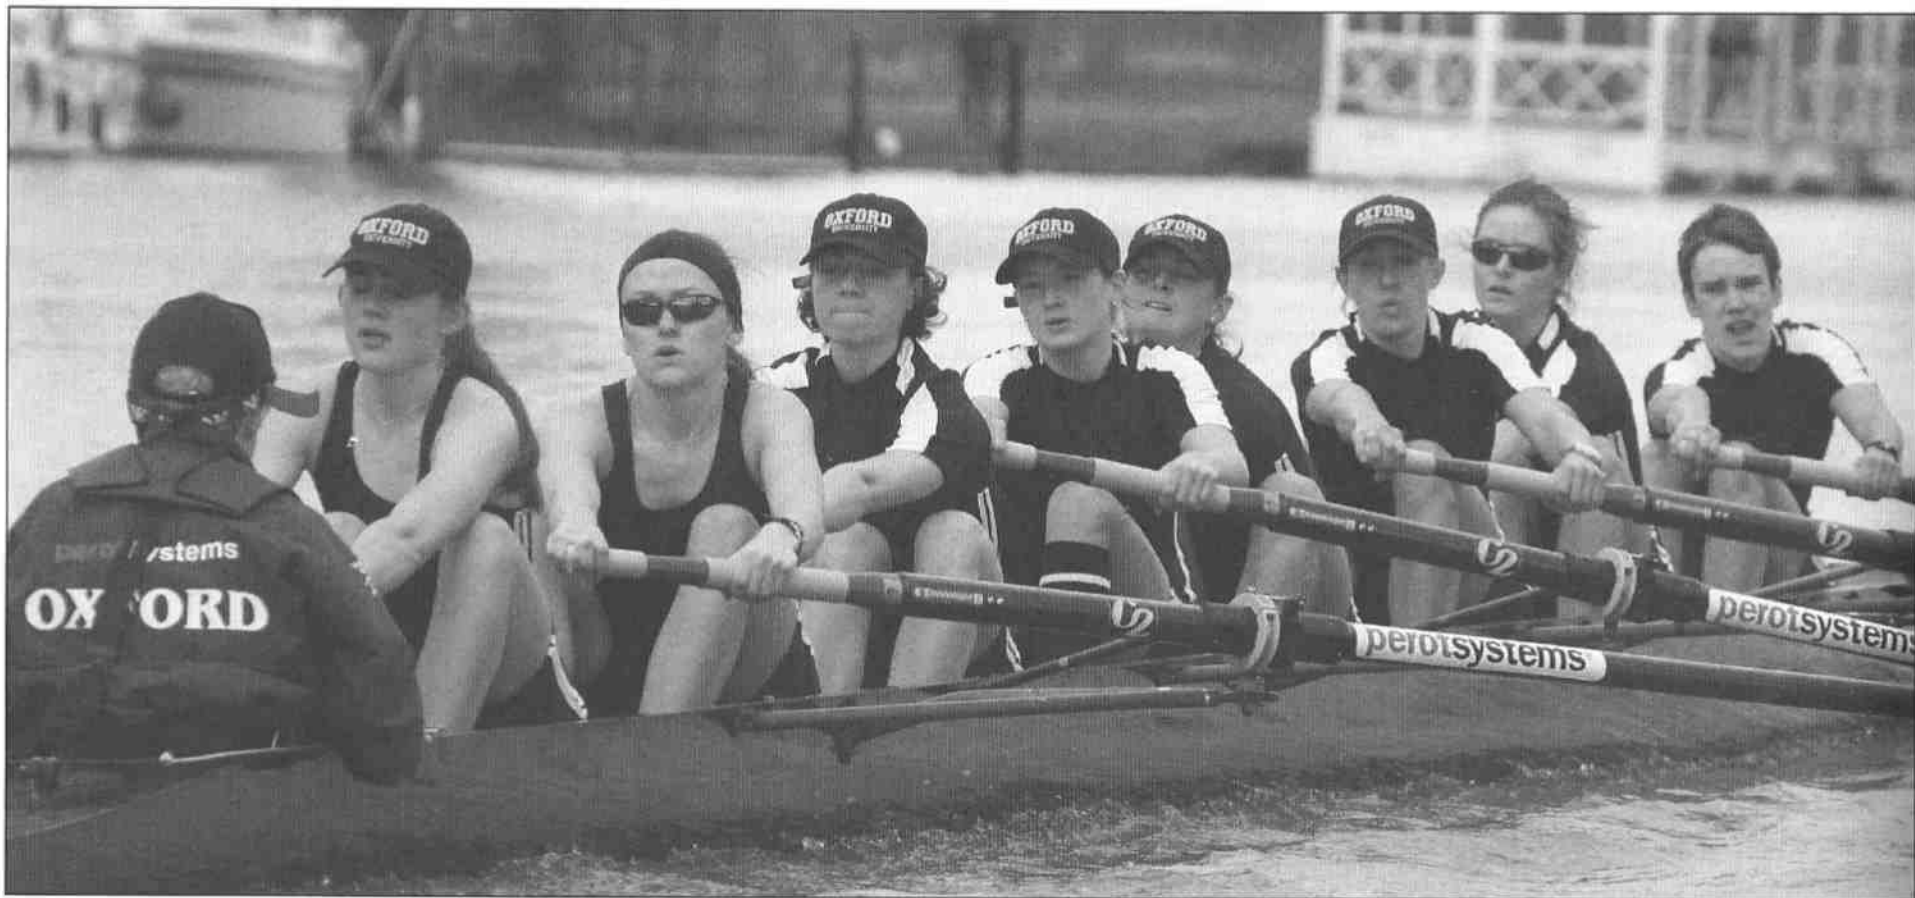

Courtesy of www.jetphotographic.com

OUWLRC Crew 2006

Bow Linda Reynard (Linacre); *Two* Alice Millest (Pembroke); *Three* Natalie Beveridge (Wadham);
Four Kate Higgins (St Antony's); *Five* Tamara Simmons (LMH); *Six* Sarah Cornick (St Peter's)*;
Seven Elizabeth Rowles (St Anne's); *Stroke* Jemima Boardman (St Hilda's); *Cox* Andrew Crawford (Balliol)

Spares Emma Hodson (Merton), Ami Komoda (Balliol), Lucy Miller (Magdalen),
Clare Shakespeare (St Catherine's), Meghan Treleaven (Linacre)

* denotes former OUWBC Blue