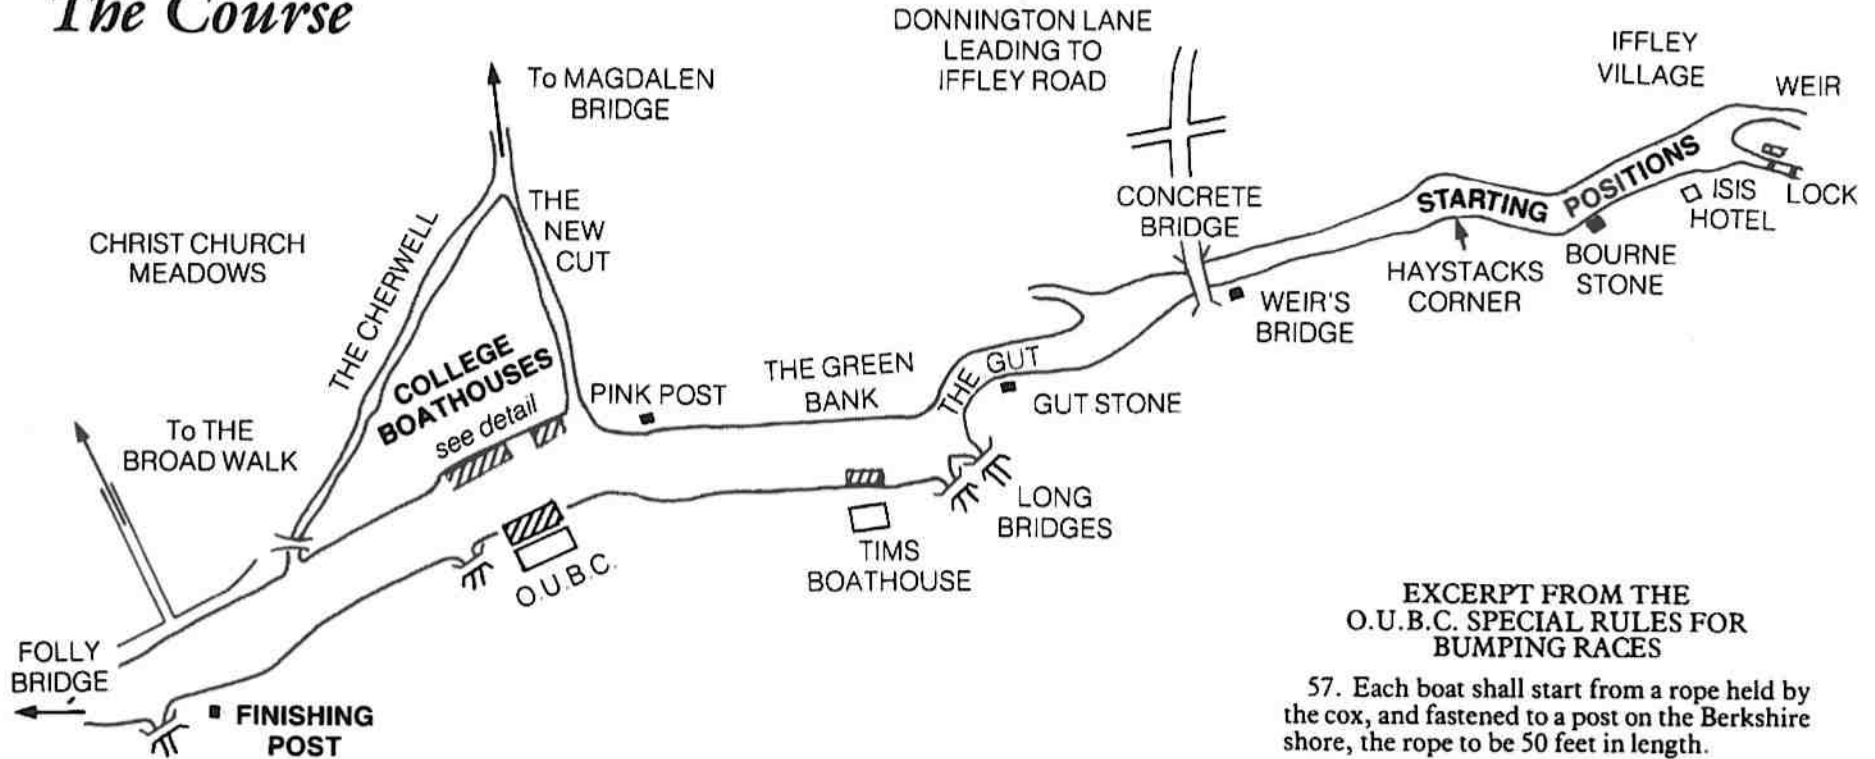

The Course

EXCERPT FROM THE O.U.B.C. SPECIAL RULES FOR BUMPING RACES

57. Each boat shall start from a rope held by the cox, and fastened to a post on the Berkshire shore, the rope to be 50 feet in length.

58. The last boat shall be stationed above the Starting Ring, and the distance between the posts shall be 130 feet for Eights.

65. The President shall provide a starter who shall fire a signal gun for the boats to take their places; after four minutes another gun; after the interval of one minute another gun for the start; after this third gun the Race shall always be held to have begun . . .

67. When a boat touches any part of the boat in front of it, or its oars or rudder, it shall be considered a bump, and also if a boat rows clean by another it shall be equivalent to a bump.

69. After every bump the boat bumping shall change places with the boat bumped whatever be their order before starting.